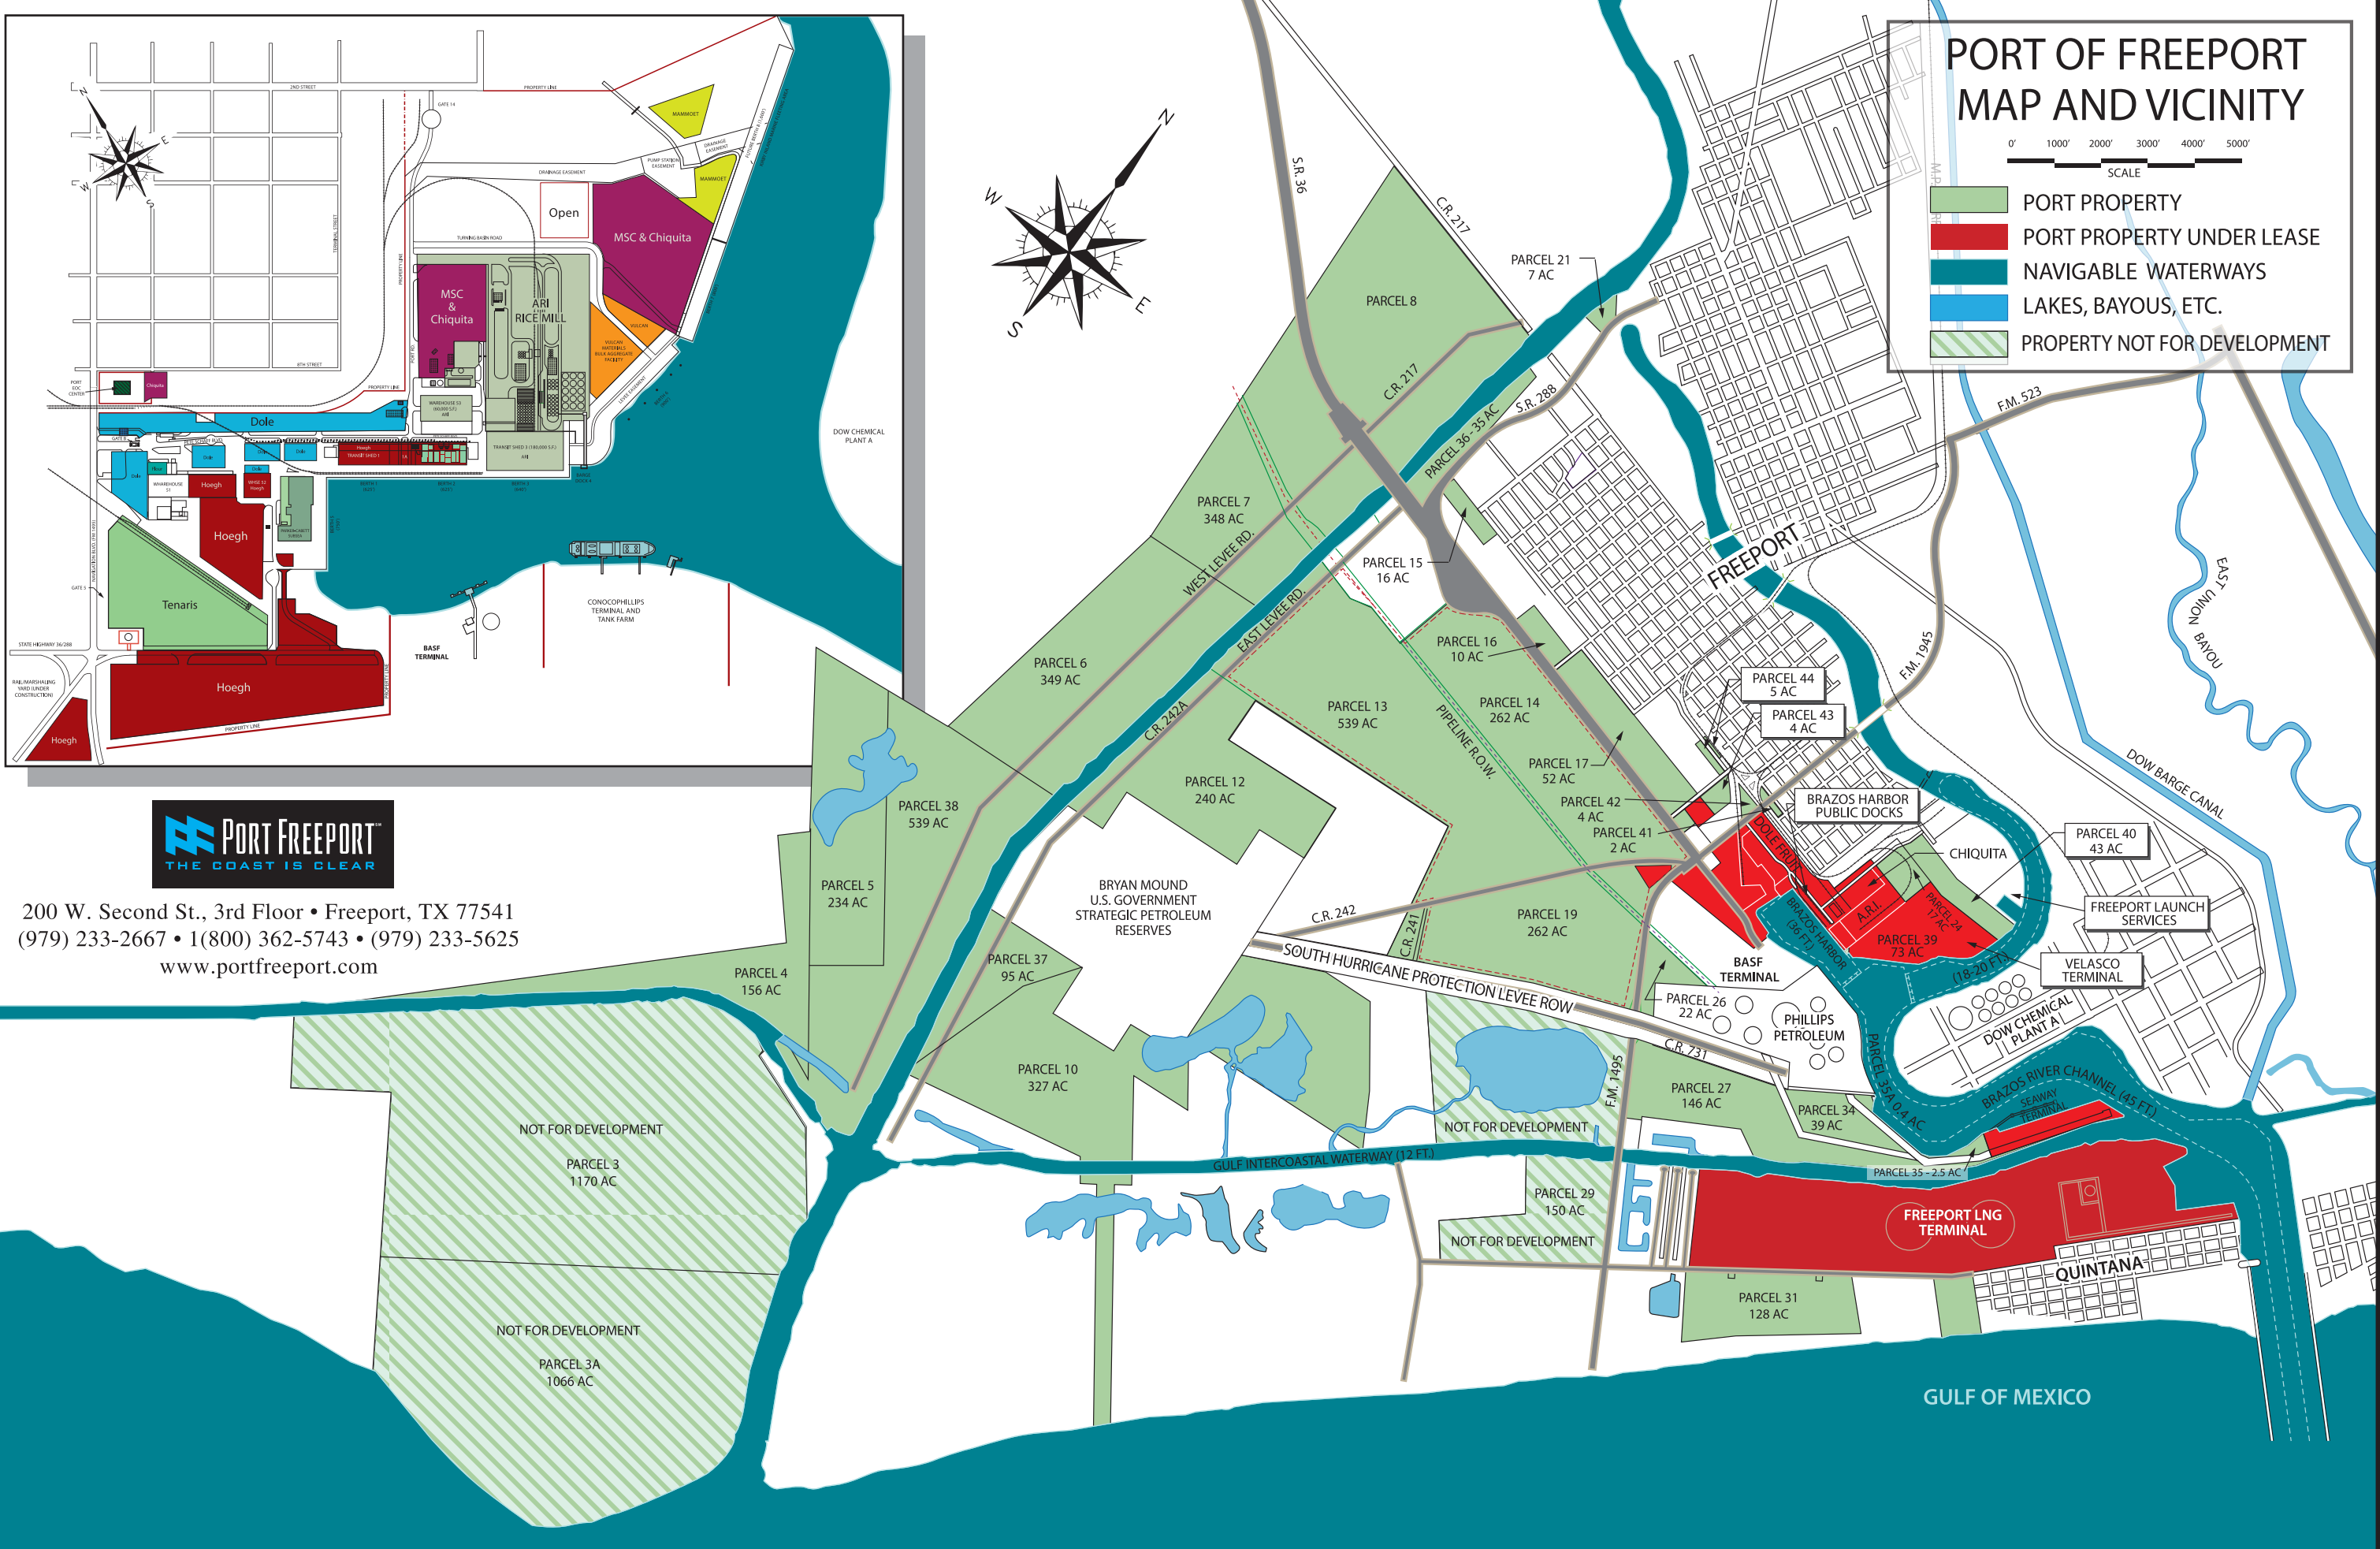

PORT OF FREEPORT MAP AND VICINITY

- PORT PROPERTY
- PORT PROPERTY UNDER LEASE
- NAVIGABLE WATERWAYS
- LAKES, BAYOUS, ETC.
- PROPERTY NOT FOR DEVELOPMENT

200 W. Second St., 3rd Floor • Freeport, TX 77541
 (979) 233-2667 • 1(800) 362-5743 • (979) 233-5625
www.portfreeport.com