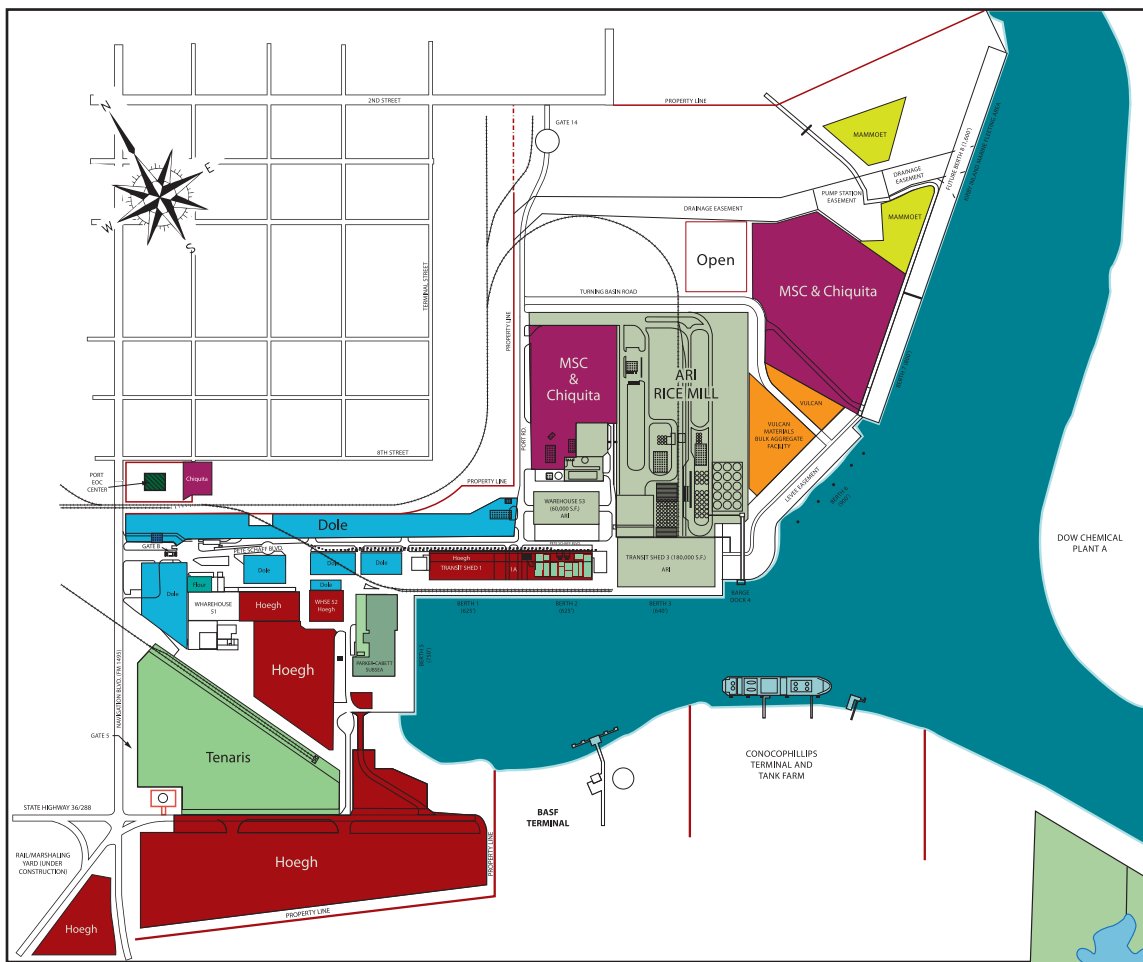

PORT OF FREEPORT MAP AND VICINITY

- PORT PROPERTY
- PORT PROPERTY UNDER LEASE
- NAVIGABLE WATERWAYS
- LAKES, BAYOUS, ETC.
- PROPERTY NOT FOR DEVELOPMENT

200 W. Second St., 3rd Floor • Freeport, TX 77541
 (979) 233-2667 • 1(800) 362-5743 • (979) 233-5625
www.portfreeport.com