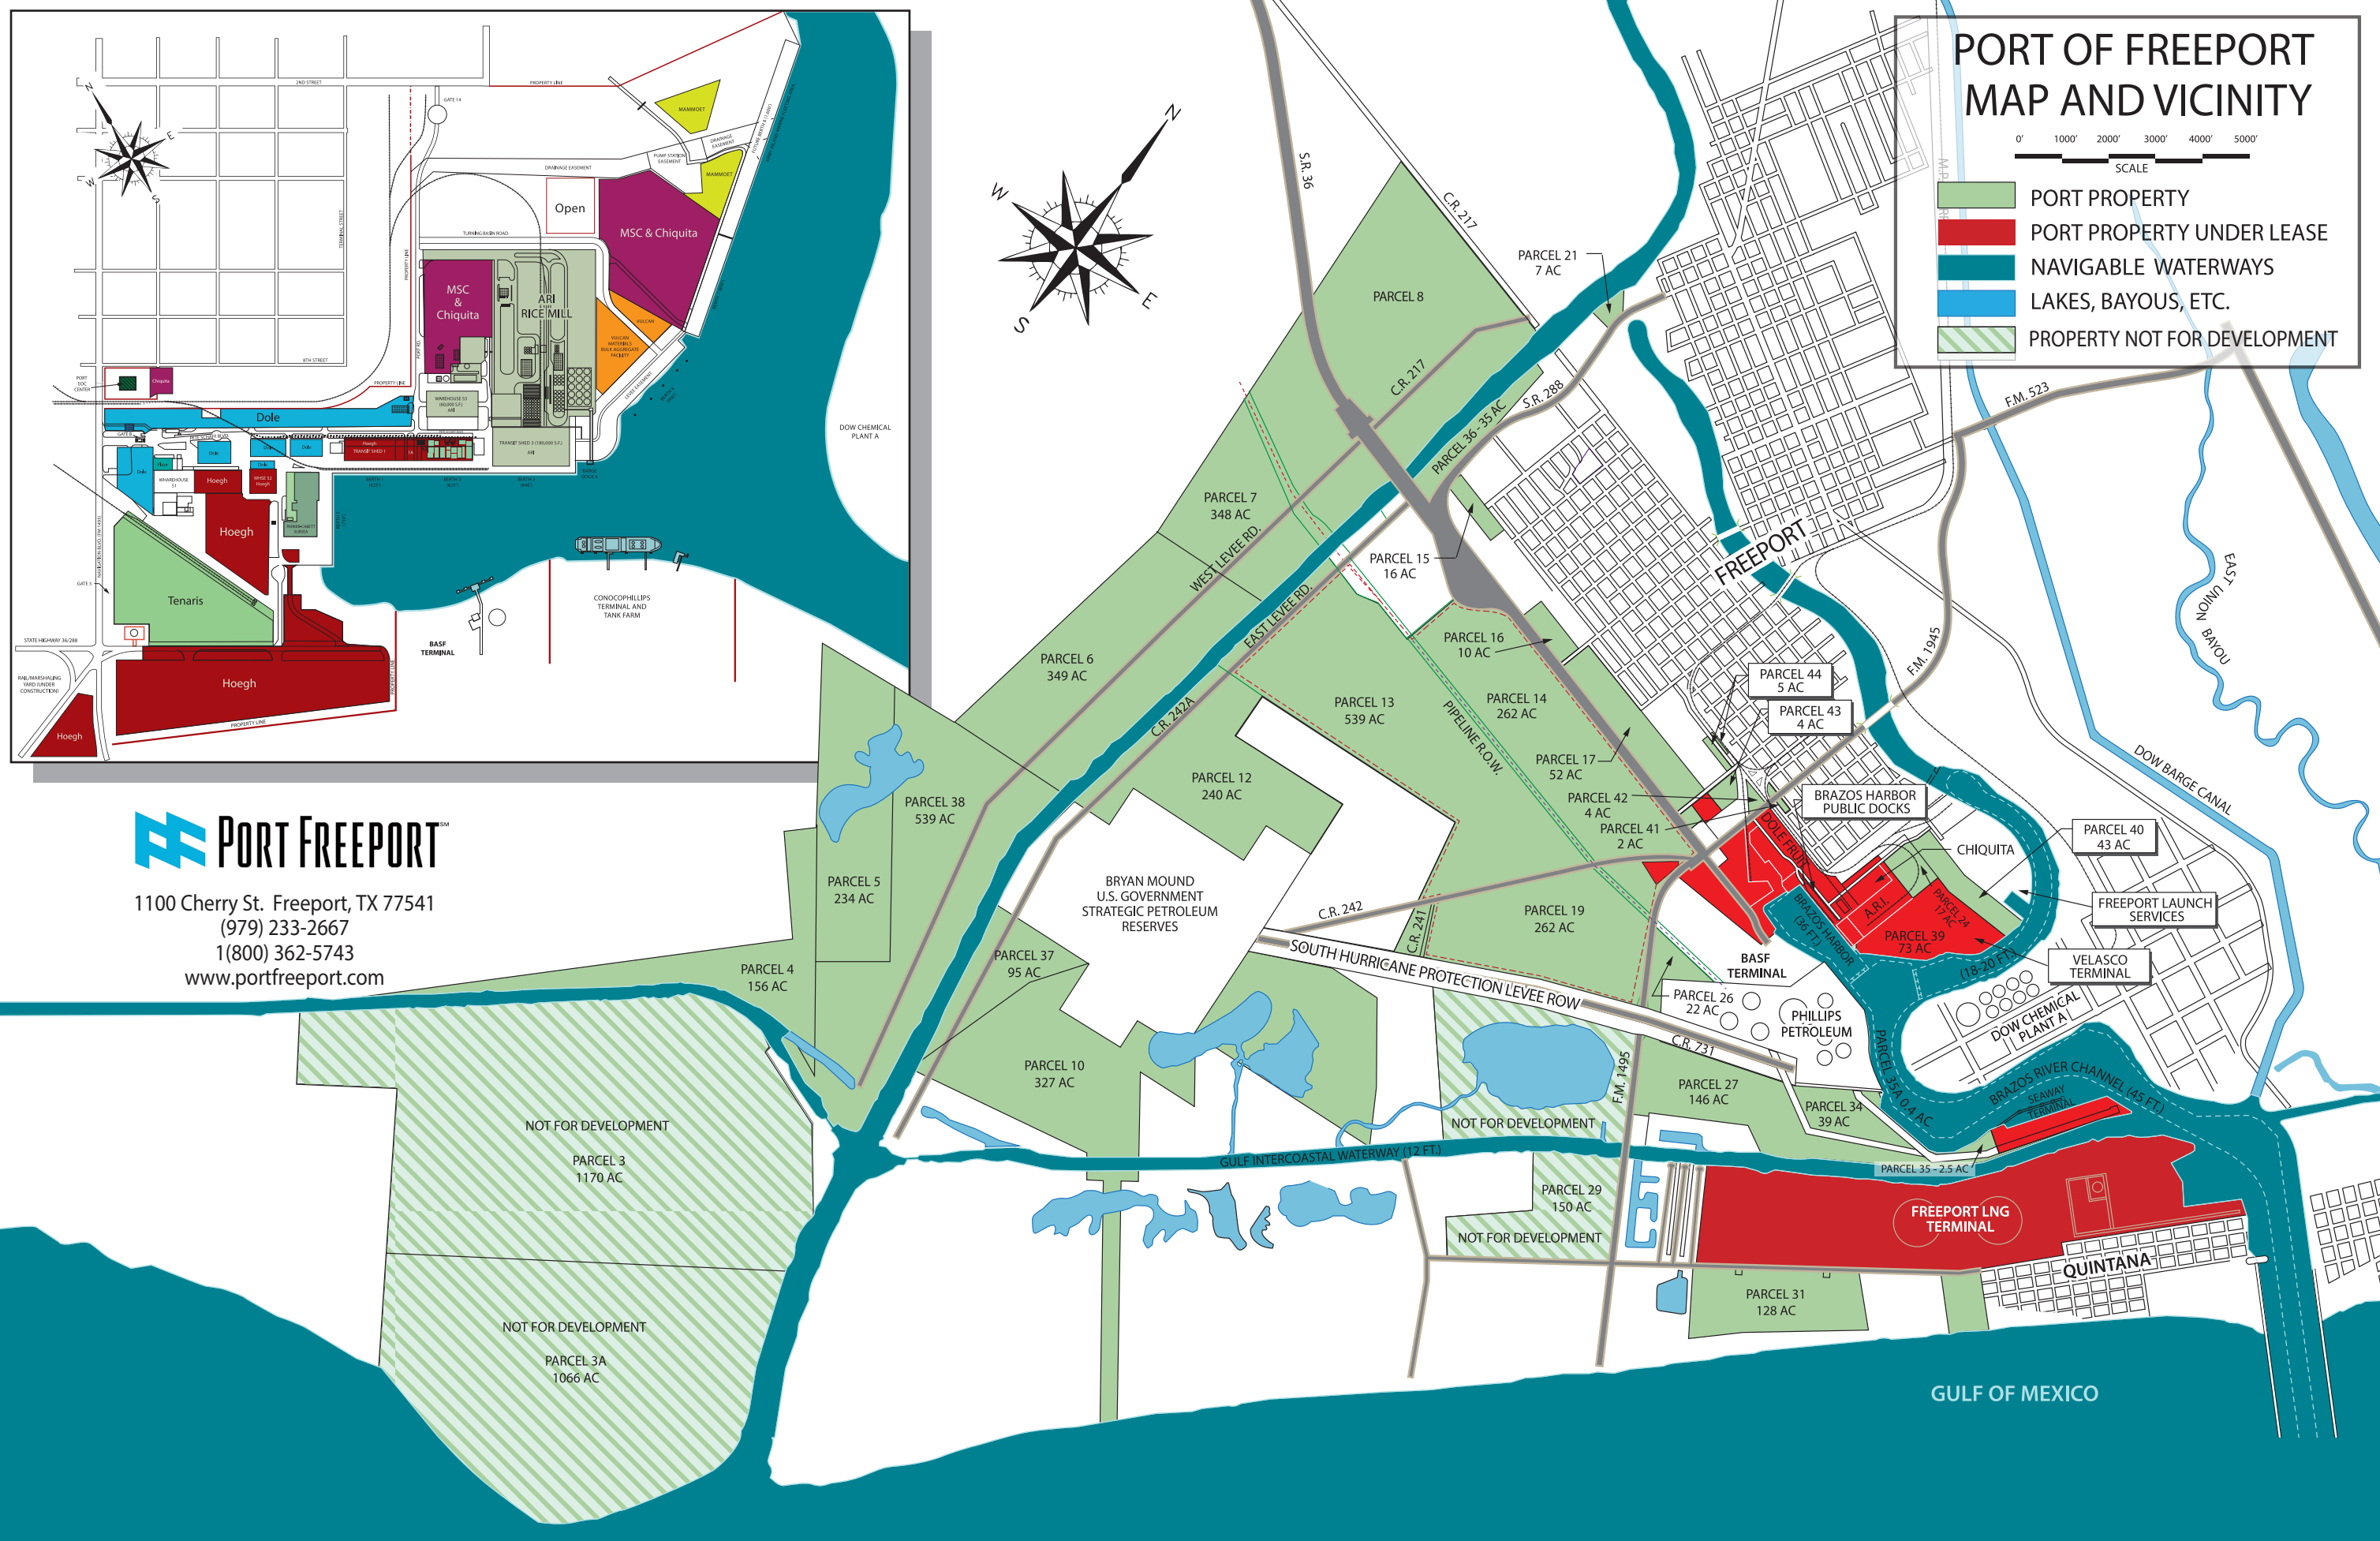

# PORT OF FREEPORT MAP AND VICINITY

- PORT PROPERTY
- PORT PROPERTY UNDER LEASE
- NAVIGABLE WATERWAYS
- LAKES, BAYOUS, ETC.
- PROPERTY NOT FOR DEVELOPMENT

1100 Cherry St. Freeport, TX 77541  
 (979) 233-2667  
 1(800) 362-5743  
 www.portfreeport.com

NOT FOR DEVELOPMENT

PARCEL 3  
1170 AC

NOT FOR DEVELOPMENT

PARCEL 3A  
1066 AC

BRYAN MOUND  
U.S. GOVERNMENT  
STRATEGIC PETROLEUM  
RESERVES

FREEPORT LNG  
TERMINAL

QUINTANA

GULF OF MEXICO